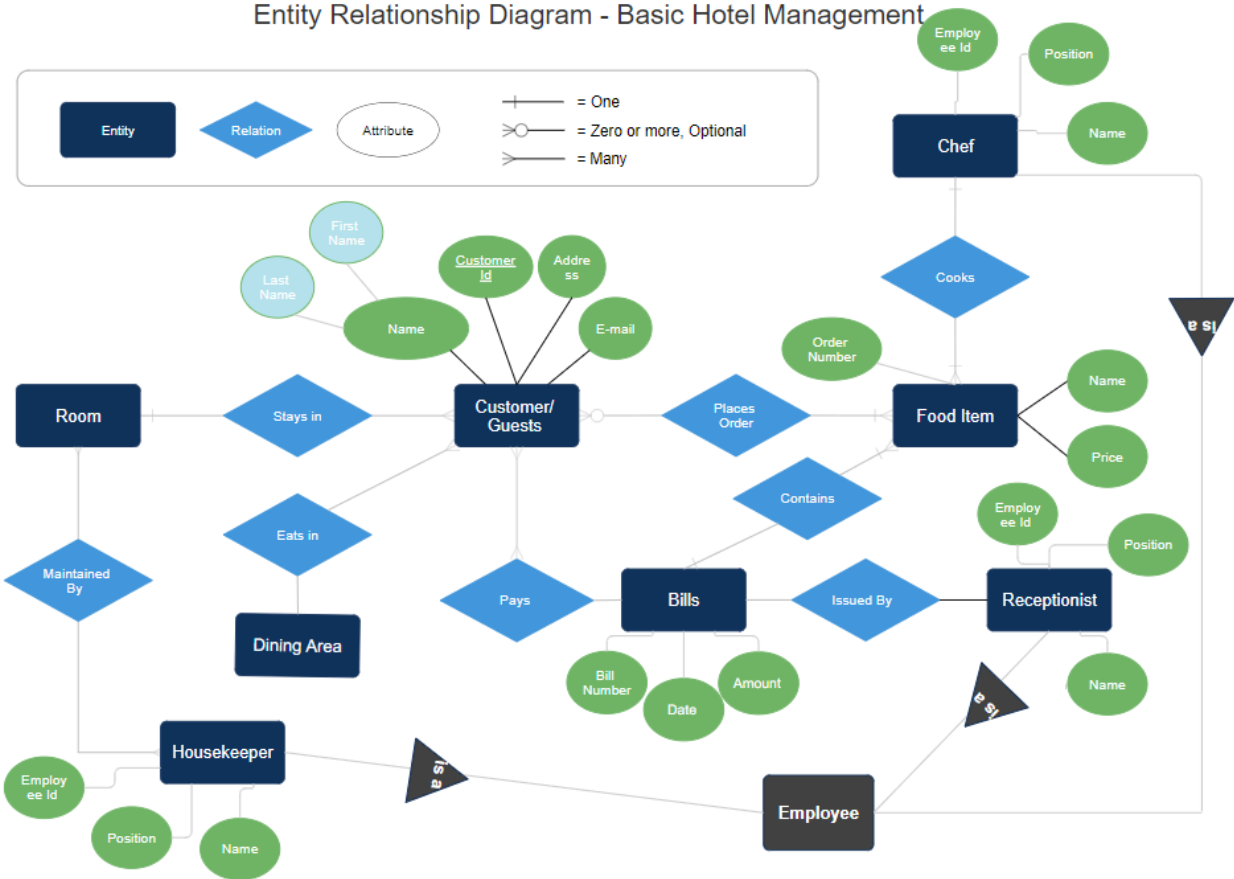

Entity Relationship Diagram - Basic Hotel Management

Group : Apala Timalisina , Manjila Pandey , Shiva Agrahari , Abhishek Pachhai